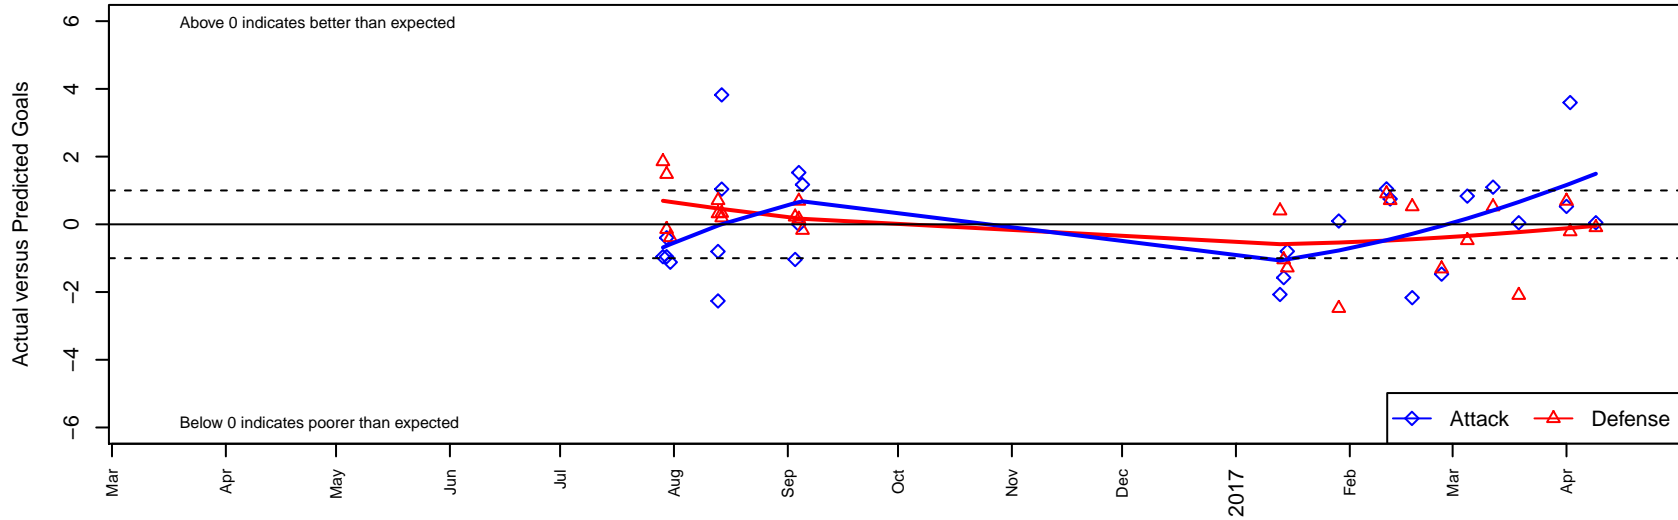

FPSC Fury Black G02

Franklin Pierce SC
 Tacoma, WA
 G02 total strength=1548
 attack=16.88 defense=10.59
 spr league = Win PSPL Classic 1 (02) U15

alt names used:
 FRANKLIN PIERCEFURY G02 BLACK
 Fury G02 Black
 FRANKLIN PIERCEFPSC FURY G02 BLACK
 FPSC Fury G02 Black
 FPSC Fury G02 Black
 FPSC FURY G02 BLACK

FPSC Fury Black G02
 Dots are actual minus expected GF (blue circles) and GA (red triangles).
 Blue line is smoothed change in attack strength. Red is smoothed change in defense strength.

**attack and defense variance (black dot)
relative to other teams
and top 10 in region**

**attack and defense rating
relative to others at age
and all opponents in last 13 months**

**attack and defense rating
relative to others at age
and all opponents in last 13 months**

Performance relative to 13 month average

Performance relative to 13 month average

Distribution of opponents
 Red = Lose zone, Blue = Win zone, Green = Even
 Black line separates win/lose zones

lot. A=Neither has attack advantage, B=Opponent has both attack and defense advantage, C=Opponent has both attack and defense disadvantage, D=Both have