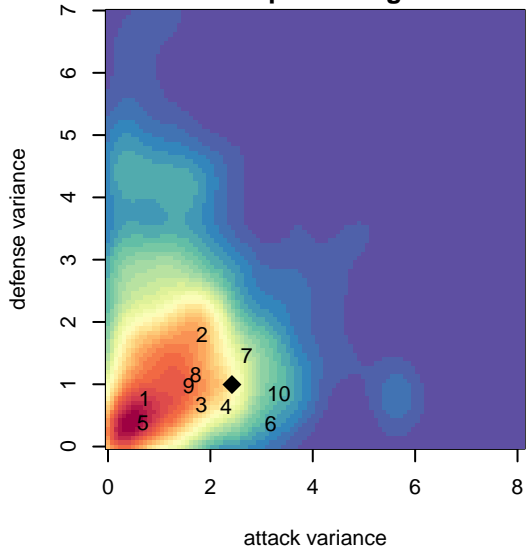

FPSC Fury Black G02

Franklin Pierce SC
 Tacoma, WA
 G02 total strength=1548
 attack=16.88 defense=10.59
 spr league = Win PSPL Classic 1 (02) U15

alt names used:
 FRANKLIN PIERCEFURY G02 BLACK
 Fury G02 Black
 FRANKLIN PIERCEFPSC FURY G02 BLACK
 FPSC Fury G02 Black
 FPSC Fury G02 Black
 FPSC FURY G02 BLACK

FPSC Fury Black G02
 Dots are actual minus expected GF (blue circles) and GA (red triangles).
 Blue line is smoothed change in attack strength. Red is smoothed change in defense strength.

**attack and defense variance (black dot)
relative to other teams
and top 10 in region**