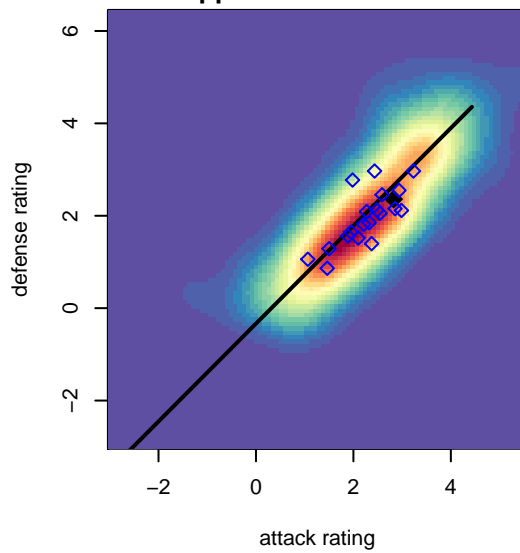

FPSC Fury Black G02

Franklin Pierce SC
 Tacoma, WA
 G02 total strength=1548
 attack=16.88 defense=10.59
 spr league = Win PSPL Classic 1 (02) U15

alt names used:
 FRANKLIN PIERCEFURY G02 BLACK
 Fury G02 Black
 FRANKLIN PIERCEFPSC FURY G02 BLACK
 FPSC Fury G02 Black
 FPSC Fury G02 Black
 FPSC FURY G02 BLACK

Venues played:
 2016 Mt Hood Challenge U15 Premier/Gold
 2016 Central WA Super Cup U15 Gold
 2016 Labor Day Cup GU15
 2016 PacNW Winter Classic Premier II U15
 2016 Win PSPL Classic 1 (02) U15
 2016 WA Cup Silver Division

FPSC Fury Black G02
 Dots are actual minus expected GF (blue circles) and GA (red triangles).
 Blue line is smoothed change in attack strength. Red is smoothed change in defense strength.

**attack and defense variance (black dot)
relative to other teams
and top 10 in region**

**attack and defense rating
relative to others at age
and all opponents in last 13 months**

**attack and defense rating
relative to others at age
and all opponents in last 13 months**

Performance relative to 13 month average