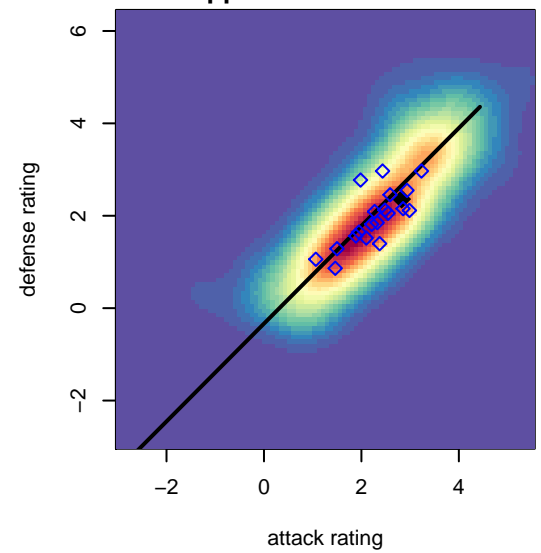

FPSC Fury Black G02

Franklin Pierce SC
 Tacoma, WA
 G02 total strength=1548
 attack=16.88 defense=10.59
 spr league = Win PSPL Classic 1 (02) U15

alt names used:
 FRANKLIN PIERCEFURY G02 BLACK
 Fury G02 Black
 FRANKLIN PIERCEFPSC FURY G02 BLACK
 FPSC Fury G02 Black
 FPSC Fury G02 Black
 FPSC FURY G02 BLACK

FPSC Fury Black G02
 Dots are actual minus expected GF (blue circles) and GA (red triangles).
 Blue line is smoothed change in attack strength. Red is smoothed change in defense strength.

**attack and defense variance (black dot)
relative to other teams
and top 10 in region**

**attack and defense rating
relative to others at age
and all opponents in last 13 months**

**attack and defense rating
relative to others at age
and all opponents in last 13 months**

Performance relative to 13 month average

Performance relative to 13 month average

Distribution of opponents
 Red = Lose zone, Blue = Win zone, Green = Even
 Black line separates win/lose zones

lot. A=Neither has attack advantage, B=Opponent has both attack and defense advantage, C=Opponent has both attack and defense disadvantage, D=Both have