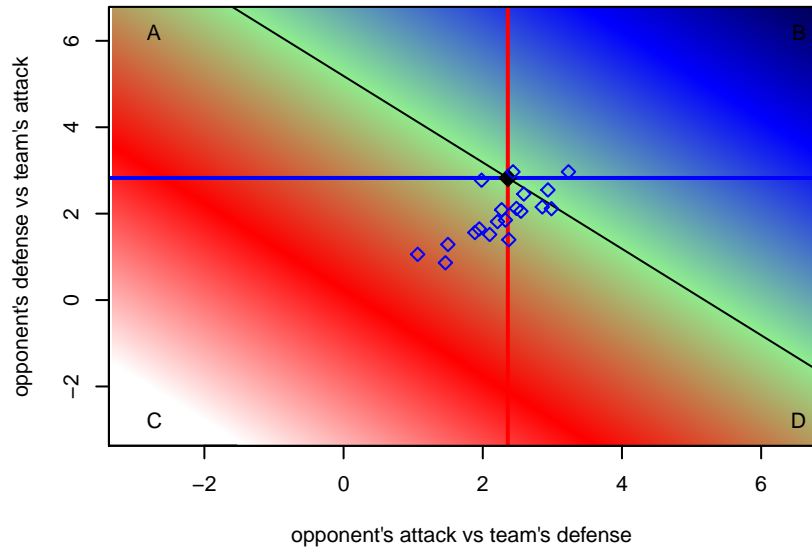

FPSC Fury Black G02
 Dots are actual minus expected GF (blue circles) and GA (red triangles).
 Blue line is smoothed change in attack strength. Red is smoothed change in defense strength.

**attack and defense variance (black dot)
relative to other teams
and top 10 in region**

**attack and defense rating
relative to others at age
and all opponents in last 13 months**

**attack and defense rating
relative to others at age
and all opponents in last 13 months**

Performance relative to 13 month average

Performance relative to 13 month average

Distribution of opponents
 Red = Lose zone, Blue = Win zone, Green = Even
 Black line separates win/lose zones

lot. A=Neither has attack advantage, B=Opponent has both attack and defense advantage, C=Opponent has both attack and defense disadvantage, D=Both have